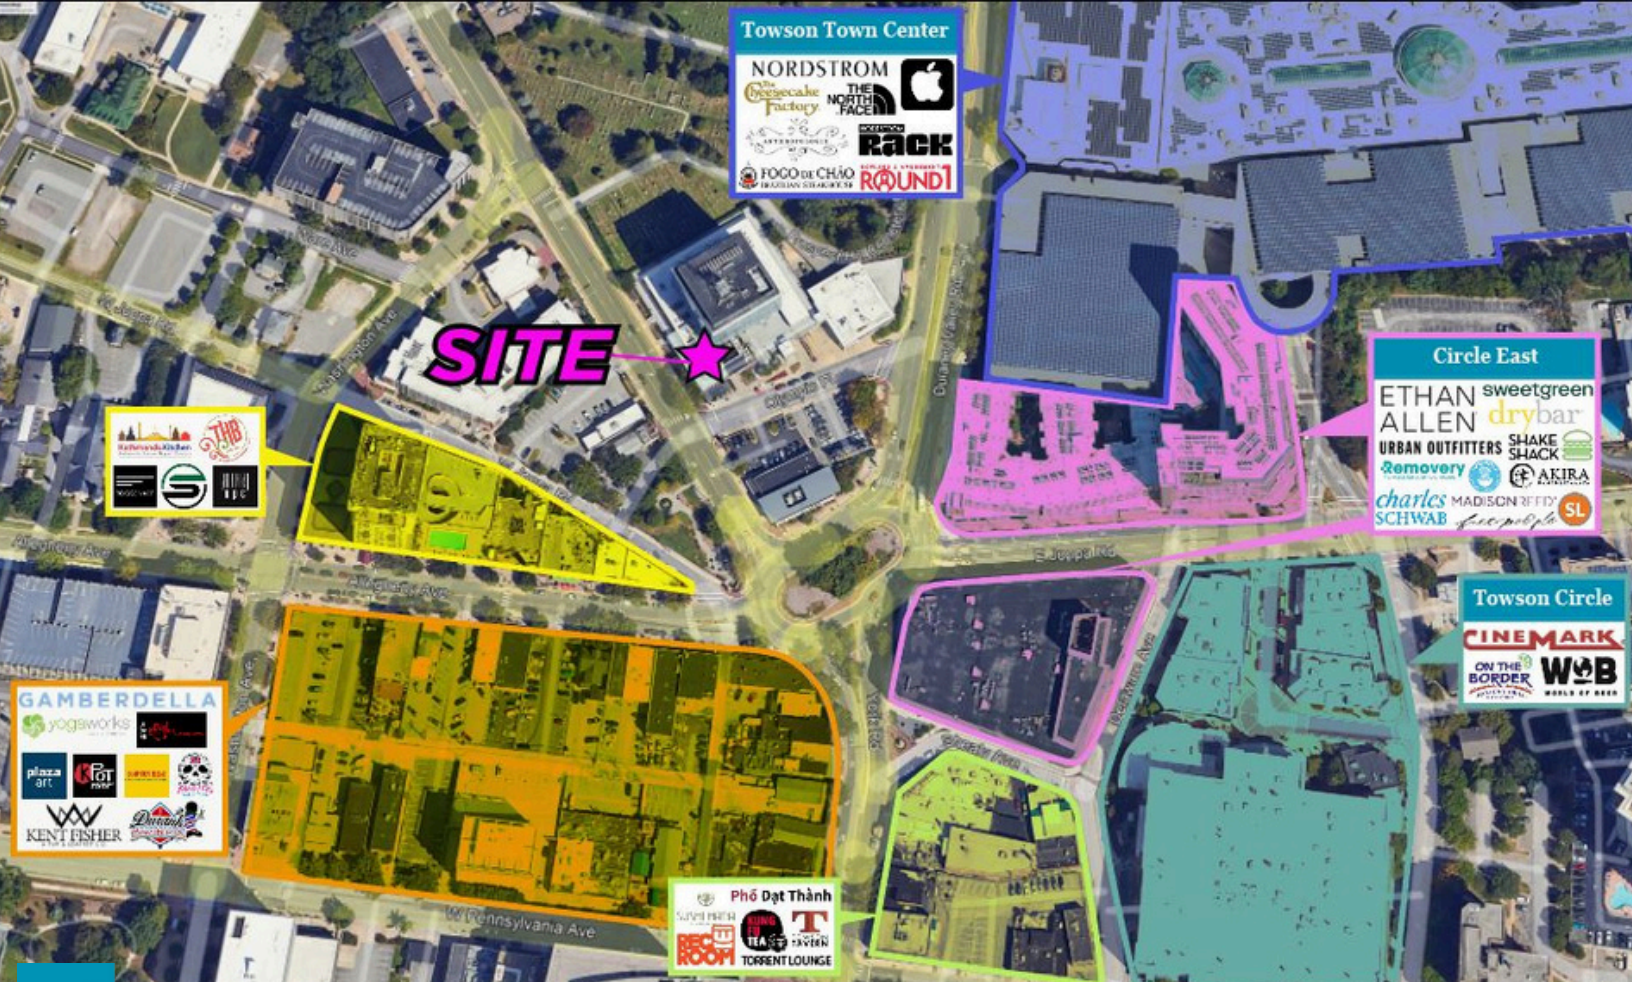

# floor plan

**Towson Town Center**  
 NORDSTROM  
 The North Face  
 Rack  
 ROUND1  
 FOGO DE CHÃO

**SITE** ★

THB  
 S  
 W

**Circle East**  
 ETHAN ALLEN  
 sweetgreen  
 drybar  
 URBAN OUTFITTERS  
 SHAKE SHACK  
 Removery  
 AKIRA  
 charles SCHWAB  
 MADISON RFID  
 SL

**Towson Circle**  
 CINEMARK  
 ON THE BORDER  
 WOB  
 WORLD OF BEER

**GAMBERDELLA**  
 yogaworks  
 pizza 3it  
 POT  
 KENT FISHER  
 Kent Fisher

**Pho Dat Thanh**  
 Kent Fisher  
 ROOM  
 TORRENT LOUNGE

Towson Commons  
LAIFITNESS SALON PLAZA  
C&R Hillel MIRRETRIES

Towson Row  
WHOLE FOODS Cane's  
HOME2

Circle East  
ETHAN ALLEN SHAKE SHACK  
URBAN OUTFITTERS sweetgreen  
MADISON REED drybar

Towson Place  
Target Marshalls  
Red Robin Michael's  
OLLIE'S  
HAVERTYS FIRST WATCH

TU TOWSON UNIVERSITY

Towson Circle  
CINEMARK  
ON THE BORDER WEB

merritt clubs

GBMC

UNIVERSITY OF MARYLAND  
ST. JOSEPH MEDICAL CENTER

Ravenwood S/C  
Giant STARBUCKS

Loch Raven Plaza  
ALDI RITE AID  
DOLLAR TREE